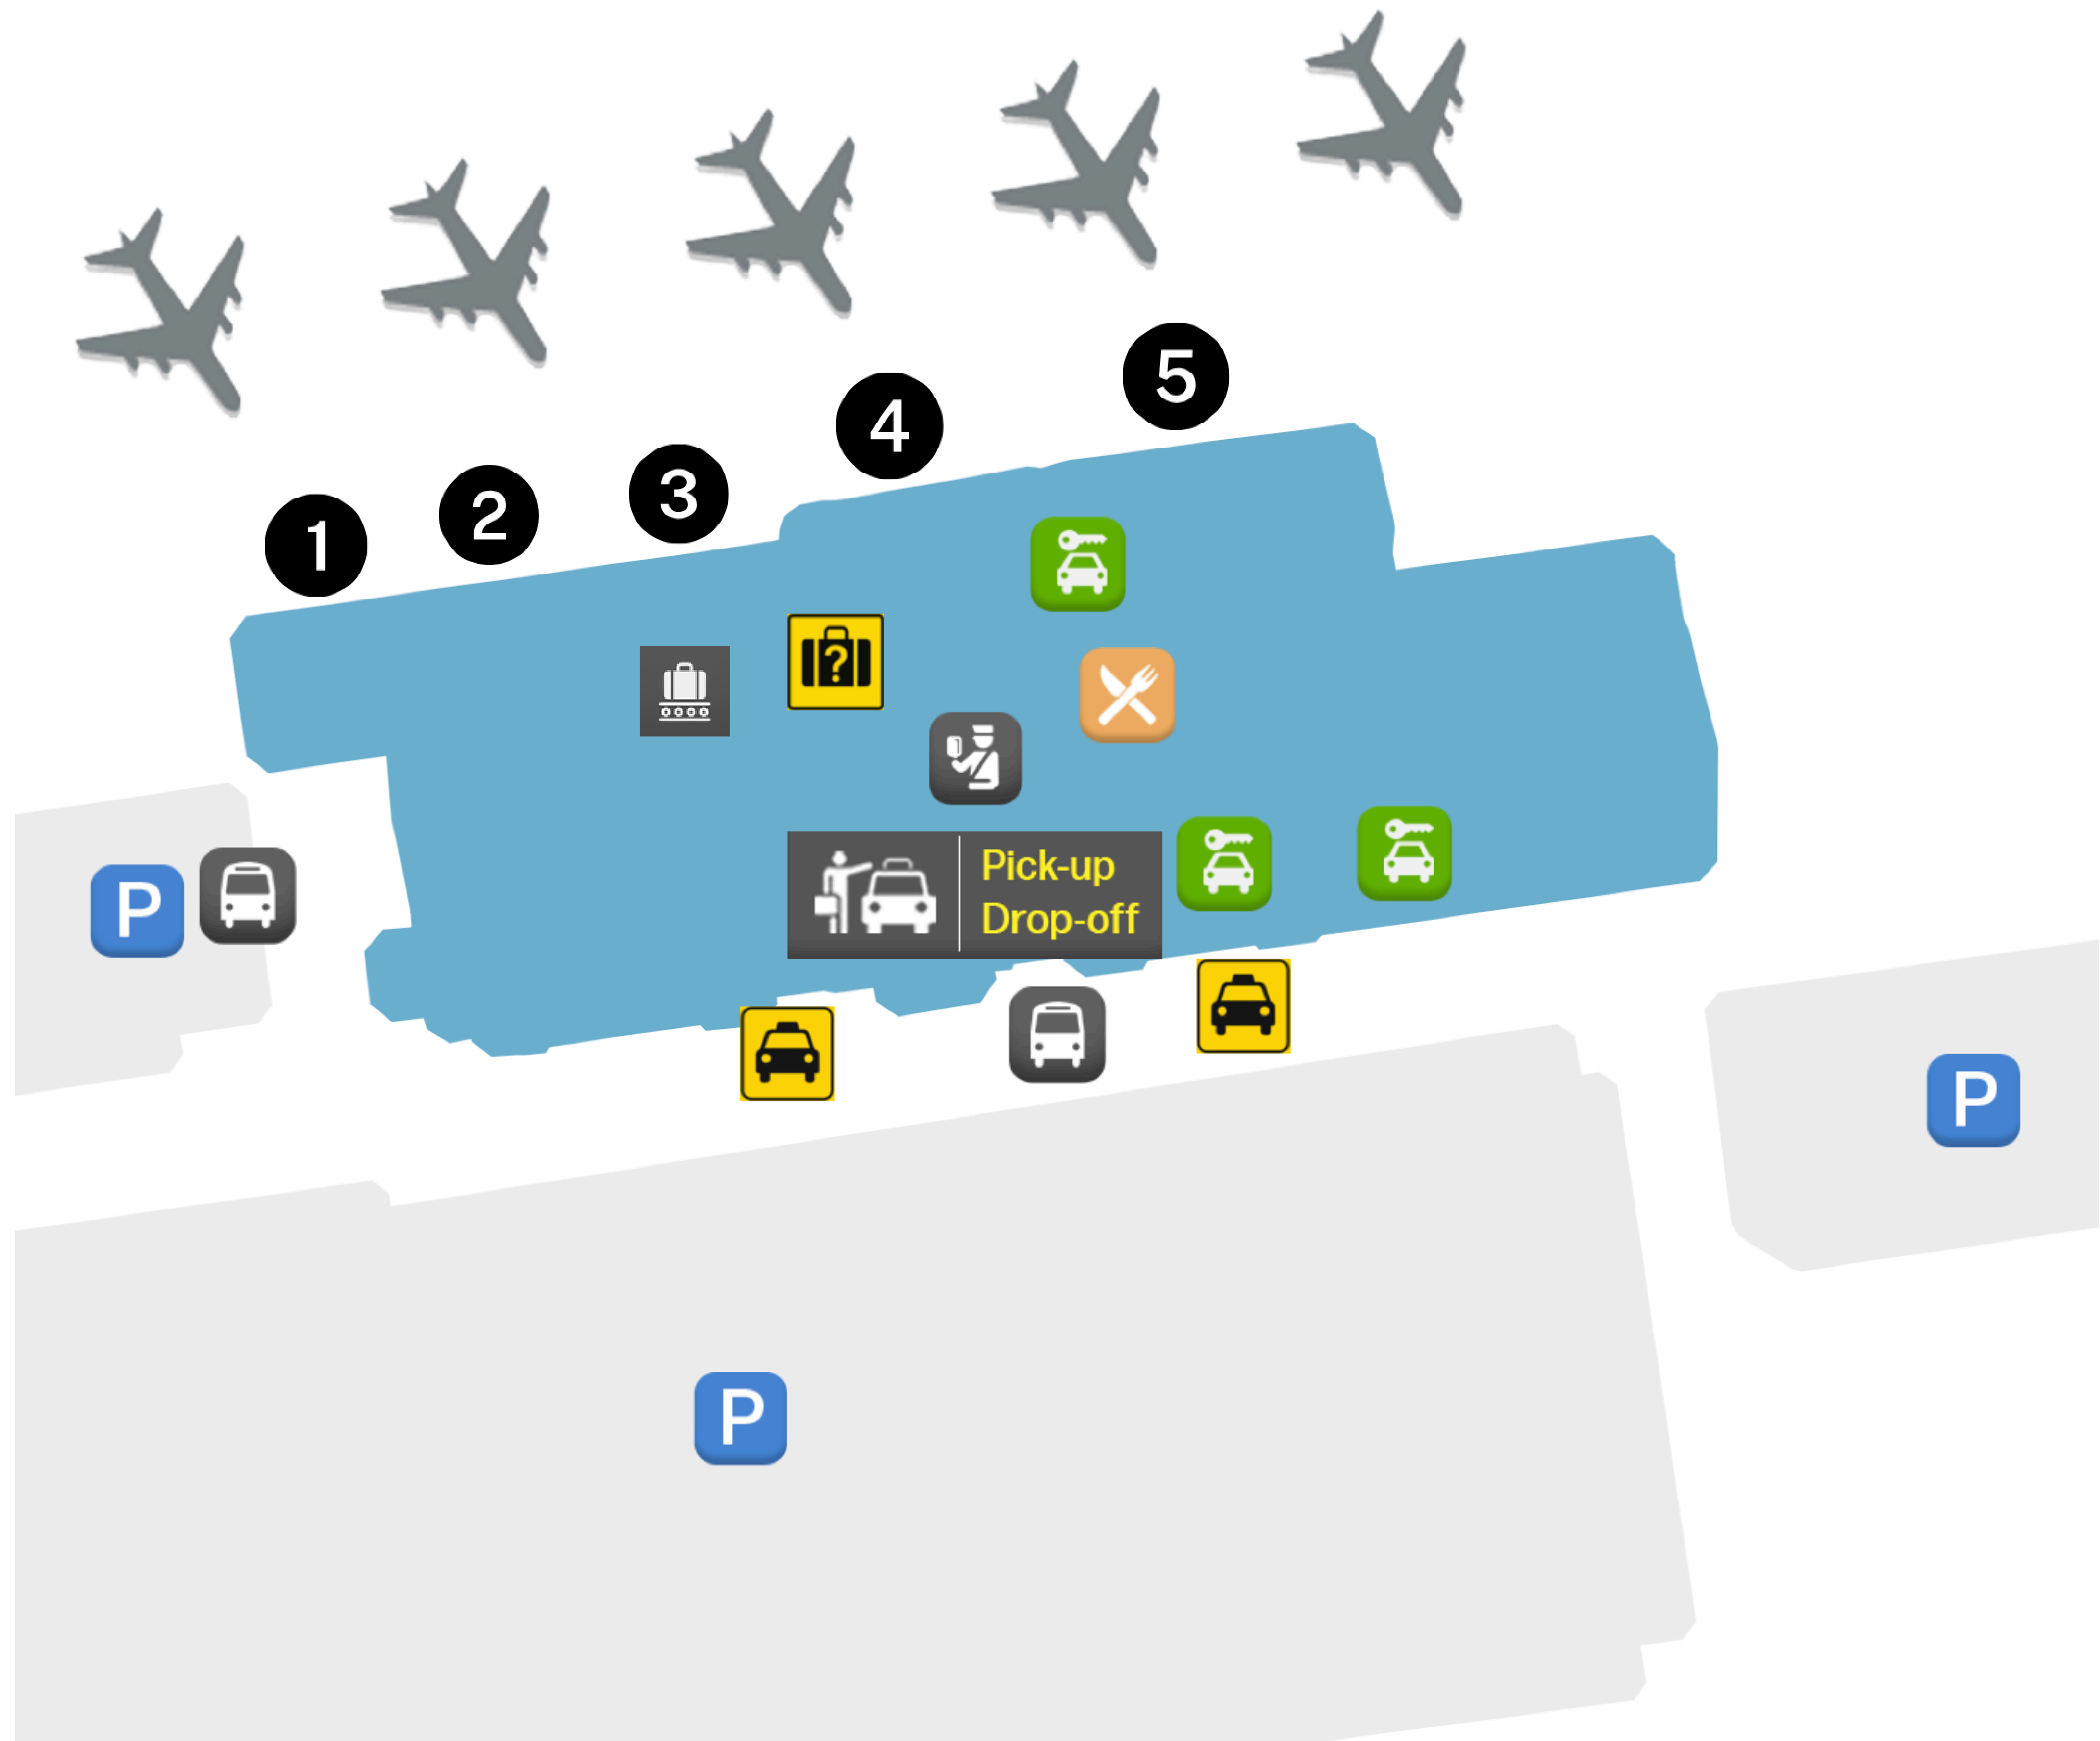

Eagle County Regional Airport (EGE)

mapofairport.com

-  Pick-up Drop-off
-  Security
-  Food
-  Taxi
-  Parking
-  Hotel
-  ATM
-  Car Rental
-  Lounge
-  Bus
-  Smoking
-  Duty Free
-  Baggage Claim
-  Lost & Found
-  Train