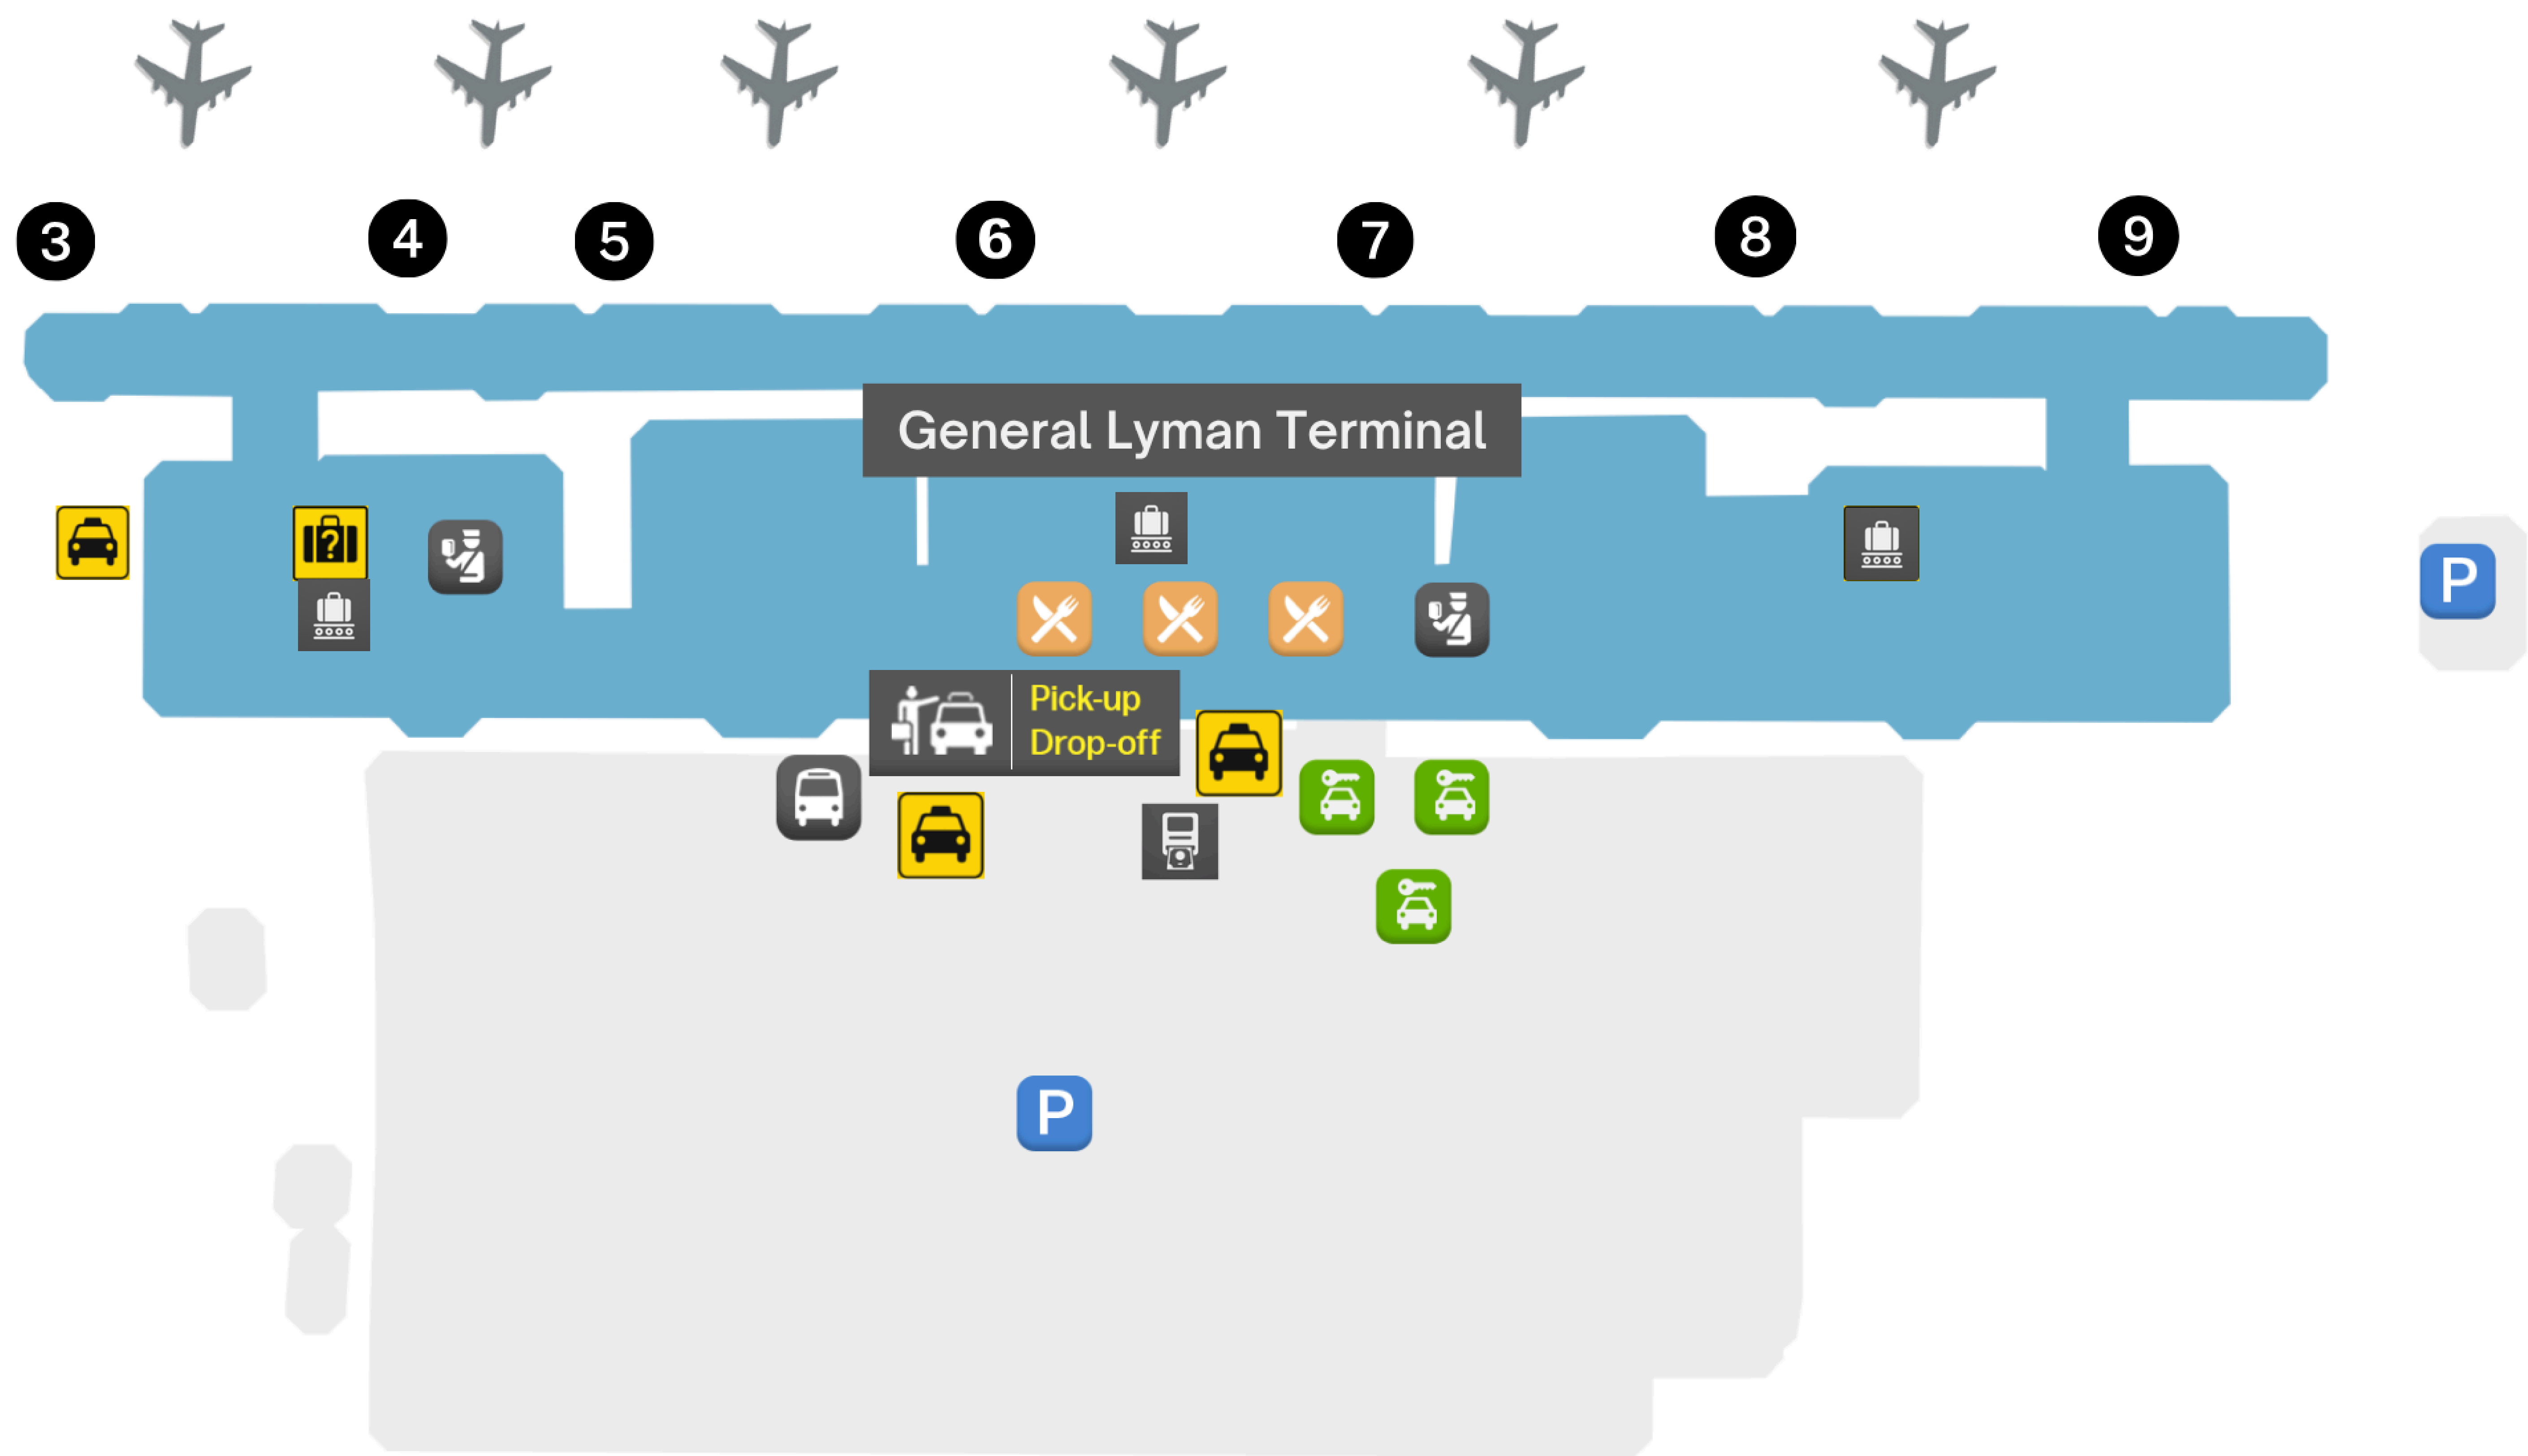

# Hilo International Airport ( ITO )

mapofairport.com

-  Pick-up Drop-off
-  Security
-  Food
-  Taxi
-  Parking
-  Hotel
-  ATM
-  Car Rental
-  Lounge
-  Bus
-  Smoking
-  Duty Free
-  Baggage Claim
-  Lost & Found
-  Train