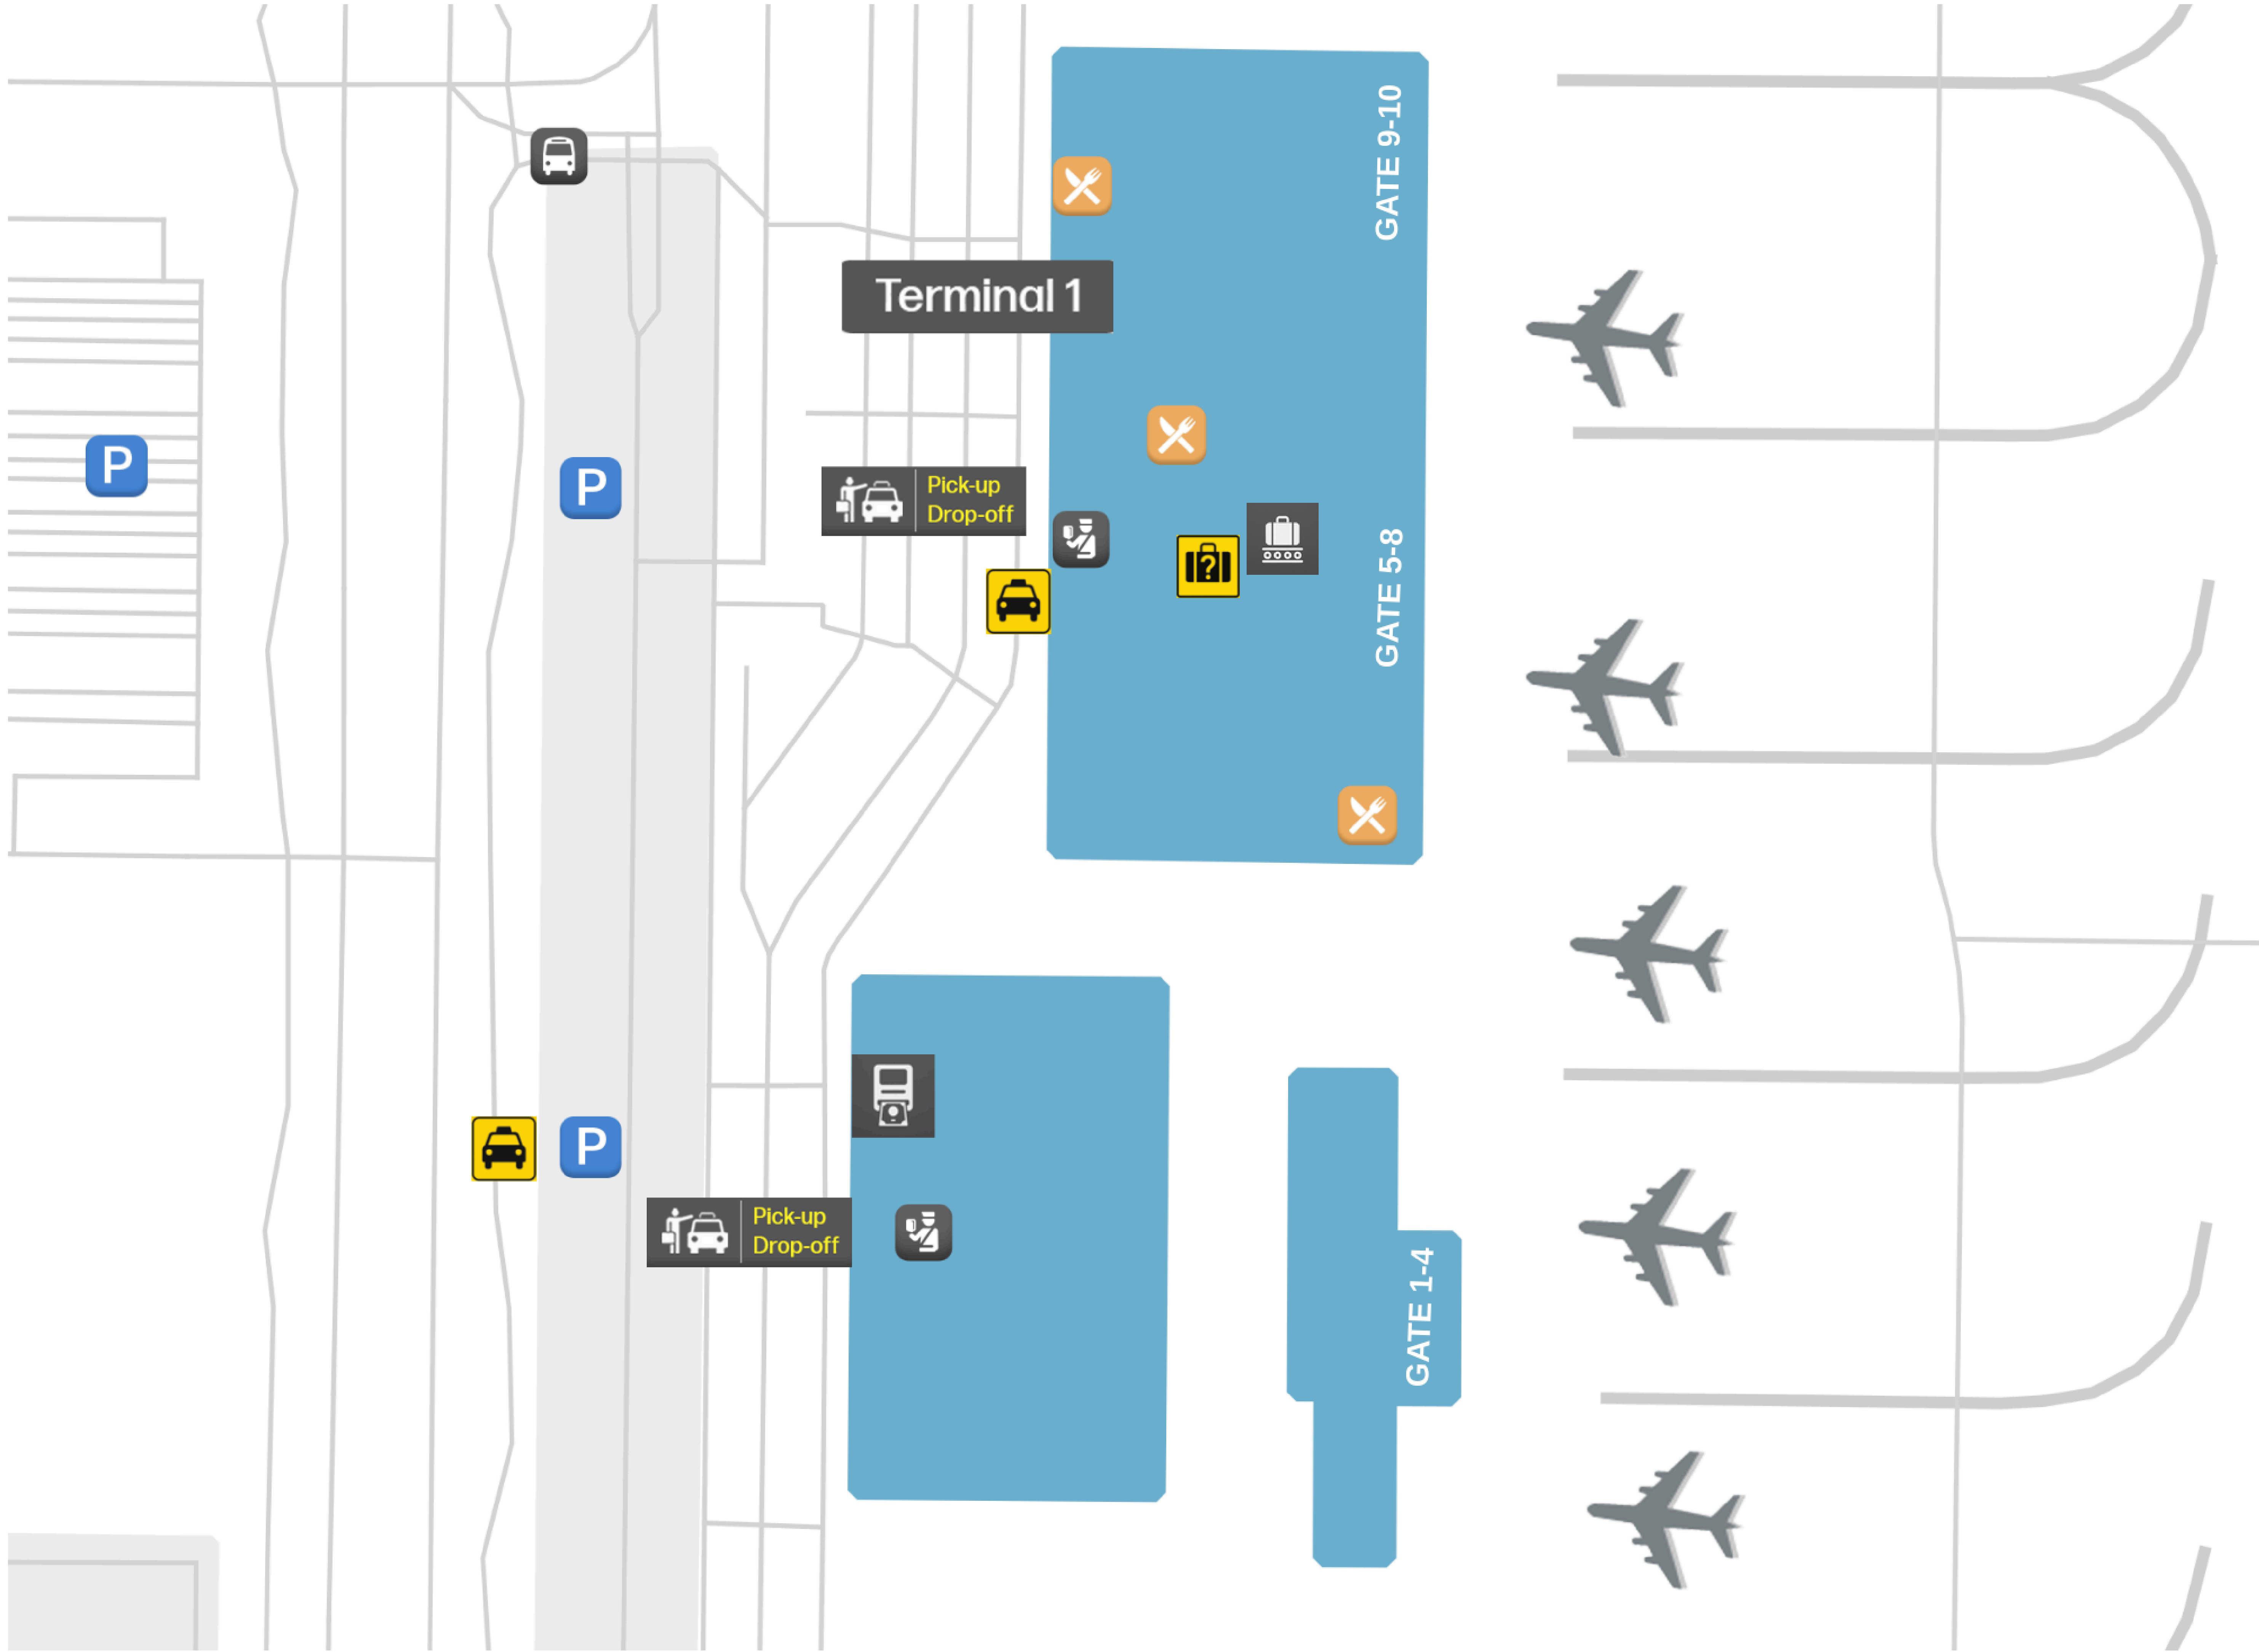

Mesa Gateway Airport (AZA)

mapofairport.com

-  Pick-up Drop-off
-  Security
-  Food
-  Taxi
-  Parking
-  Hotel
-  ATM
-  Car Rental
-  Lounge
-  Bus
-  Smoking
-  Duty Free
-  Baggage Claim
-  Lost & Found
-  Train