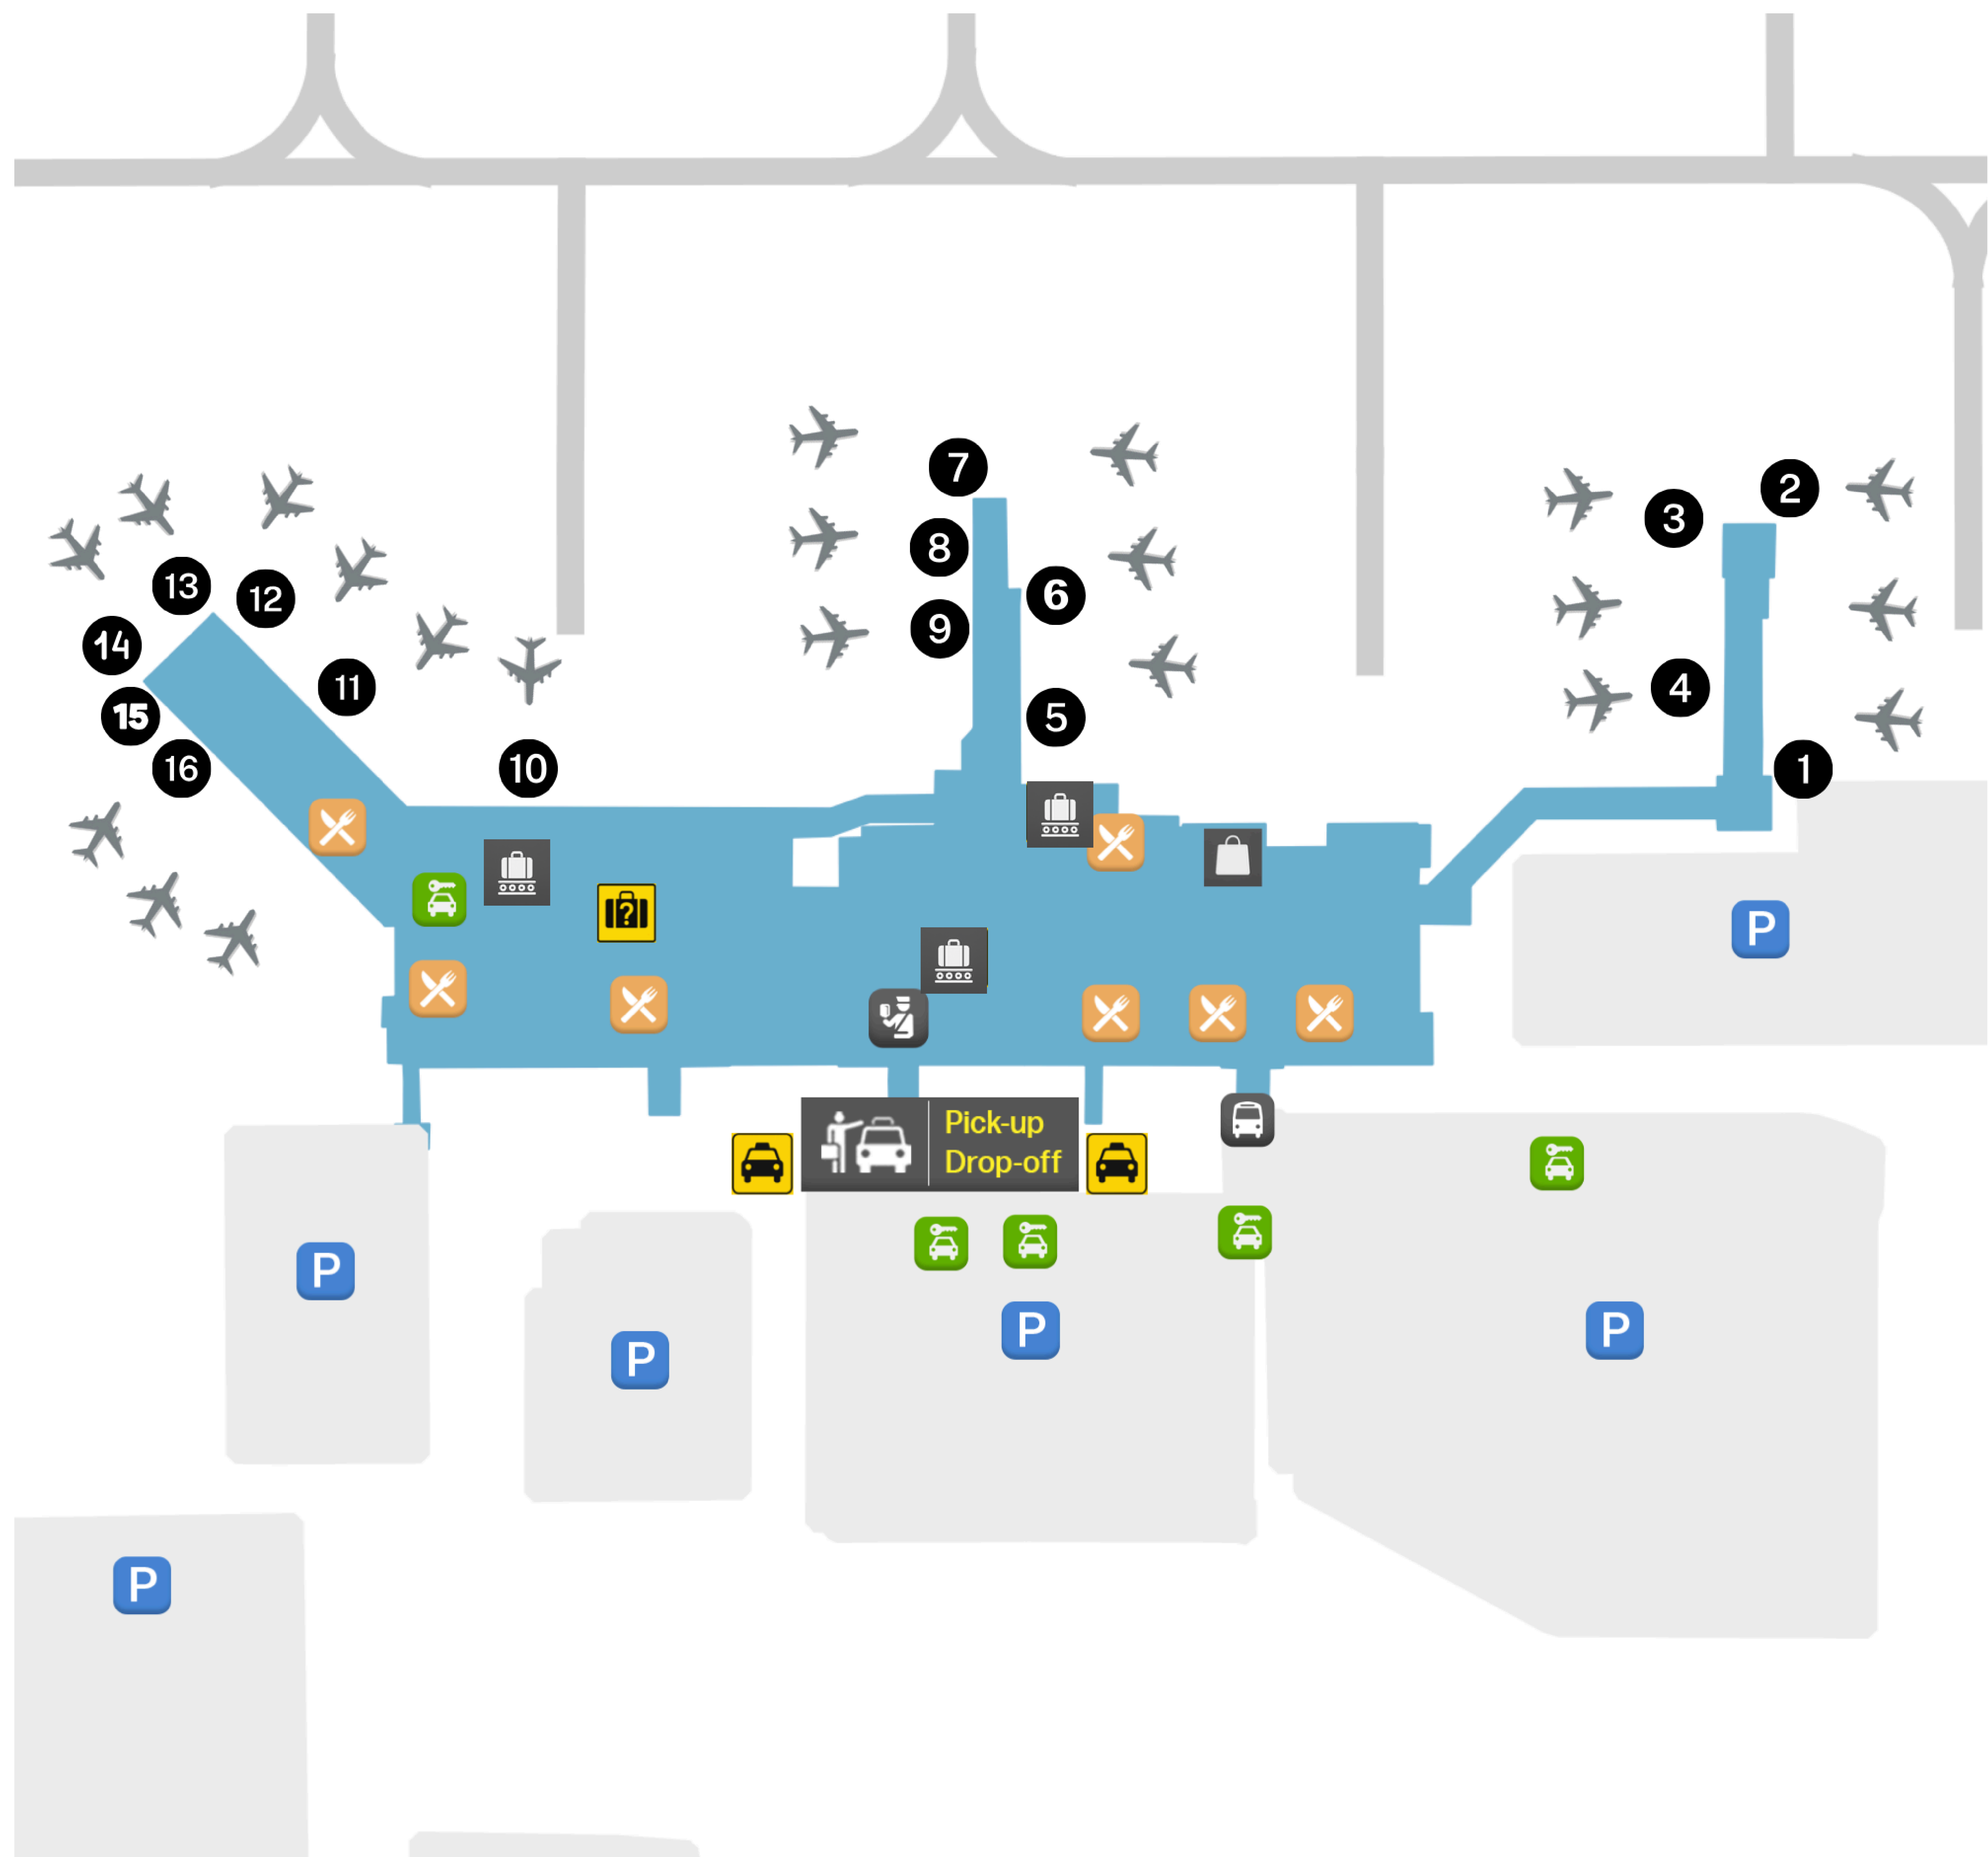

Orlando Sanford International Airport (SFB)

mapofairport.com

-  Pick-up Drop-off
-  Security
-  Food
-  Taxi
-  Parking
-  Hotel
-  ATM
-  Car Rental
-  Lounge
-  Bus
-  Smoking
-  Duty Free
-  Baggage Claim
-  Lost & Found
-  Train