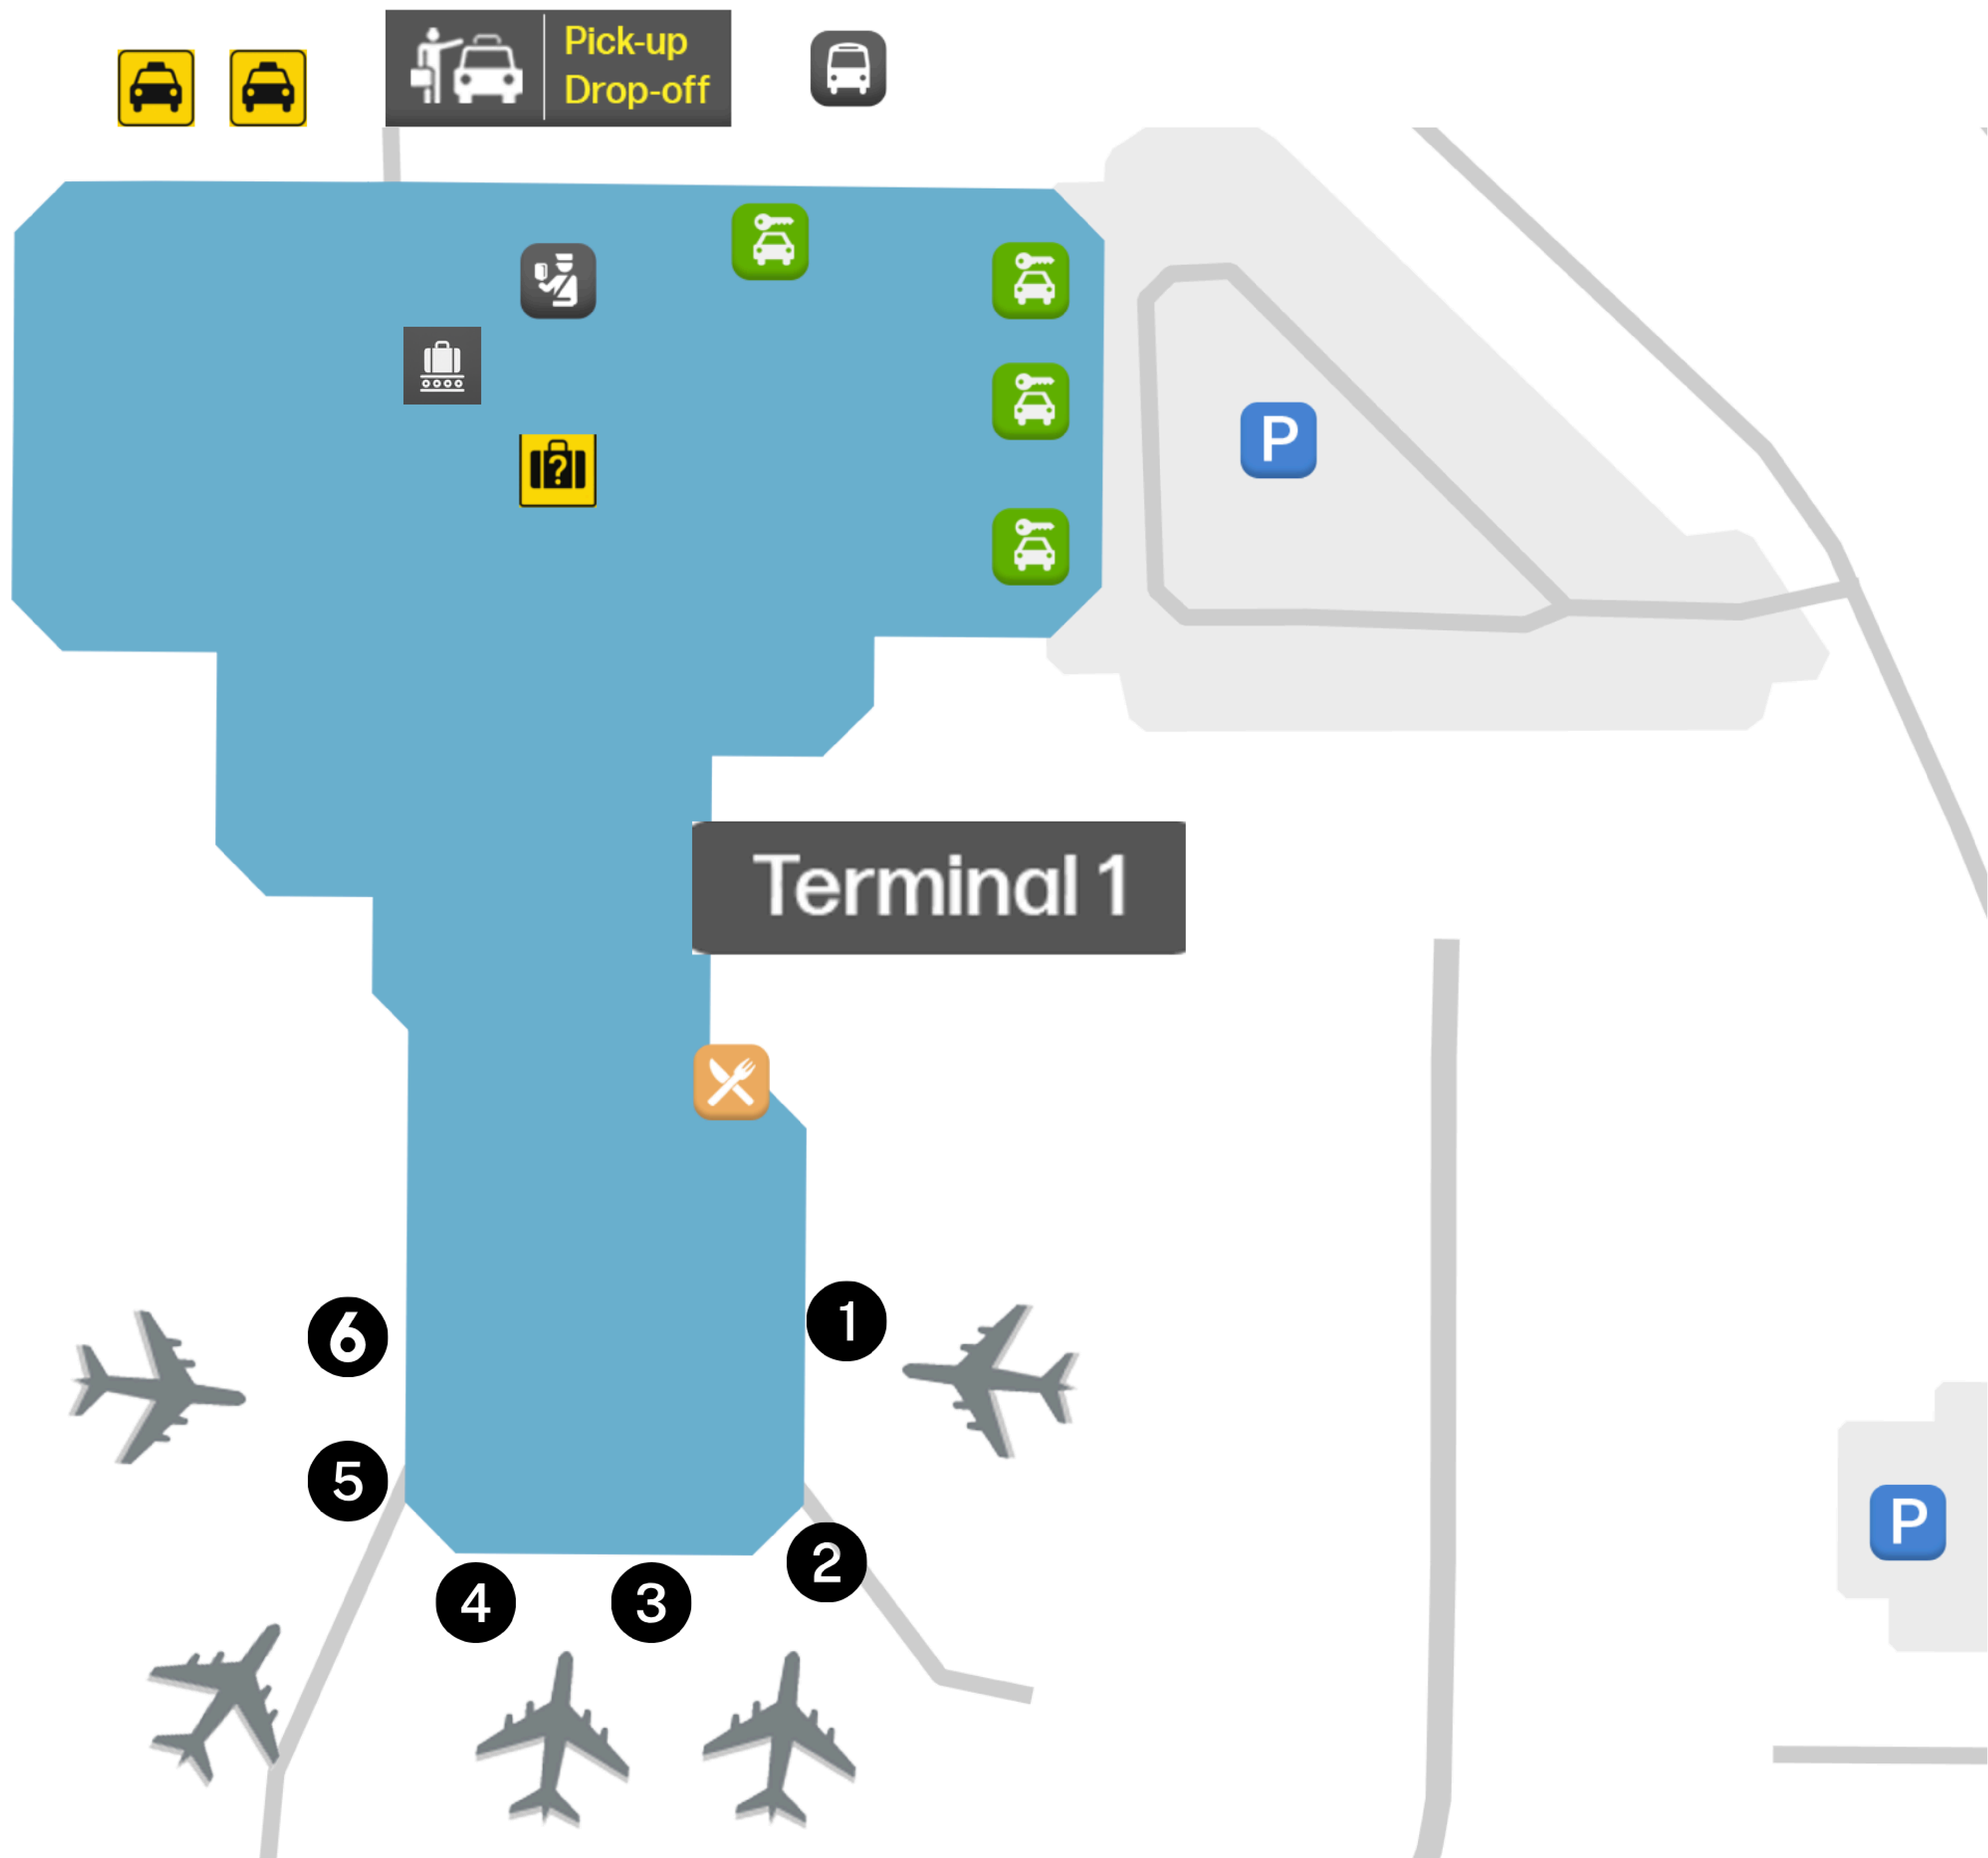

San Luis Obispo County Regional Airport (SBP)

mapofairport.com

-  Pick-up Drop-off
-  Security
-  Food
-  Taxi
-  Parking
-  Hotel
-  ATM
-  Car Rental
-  Lounge
-  Bus
-  Smoking
-  Duty Free
-  Baggage Claim
-  Lost & Found
-  Train