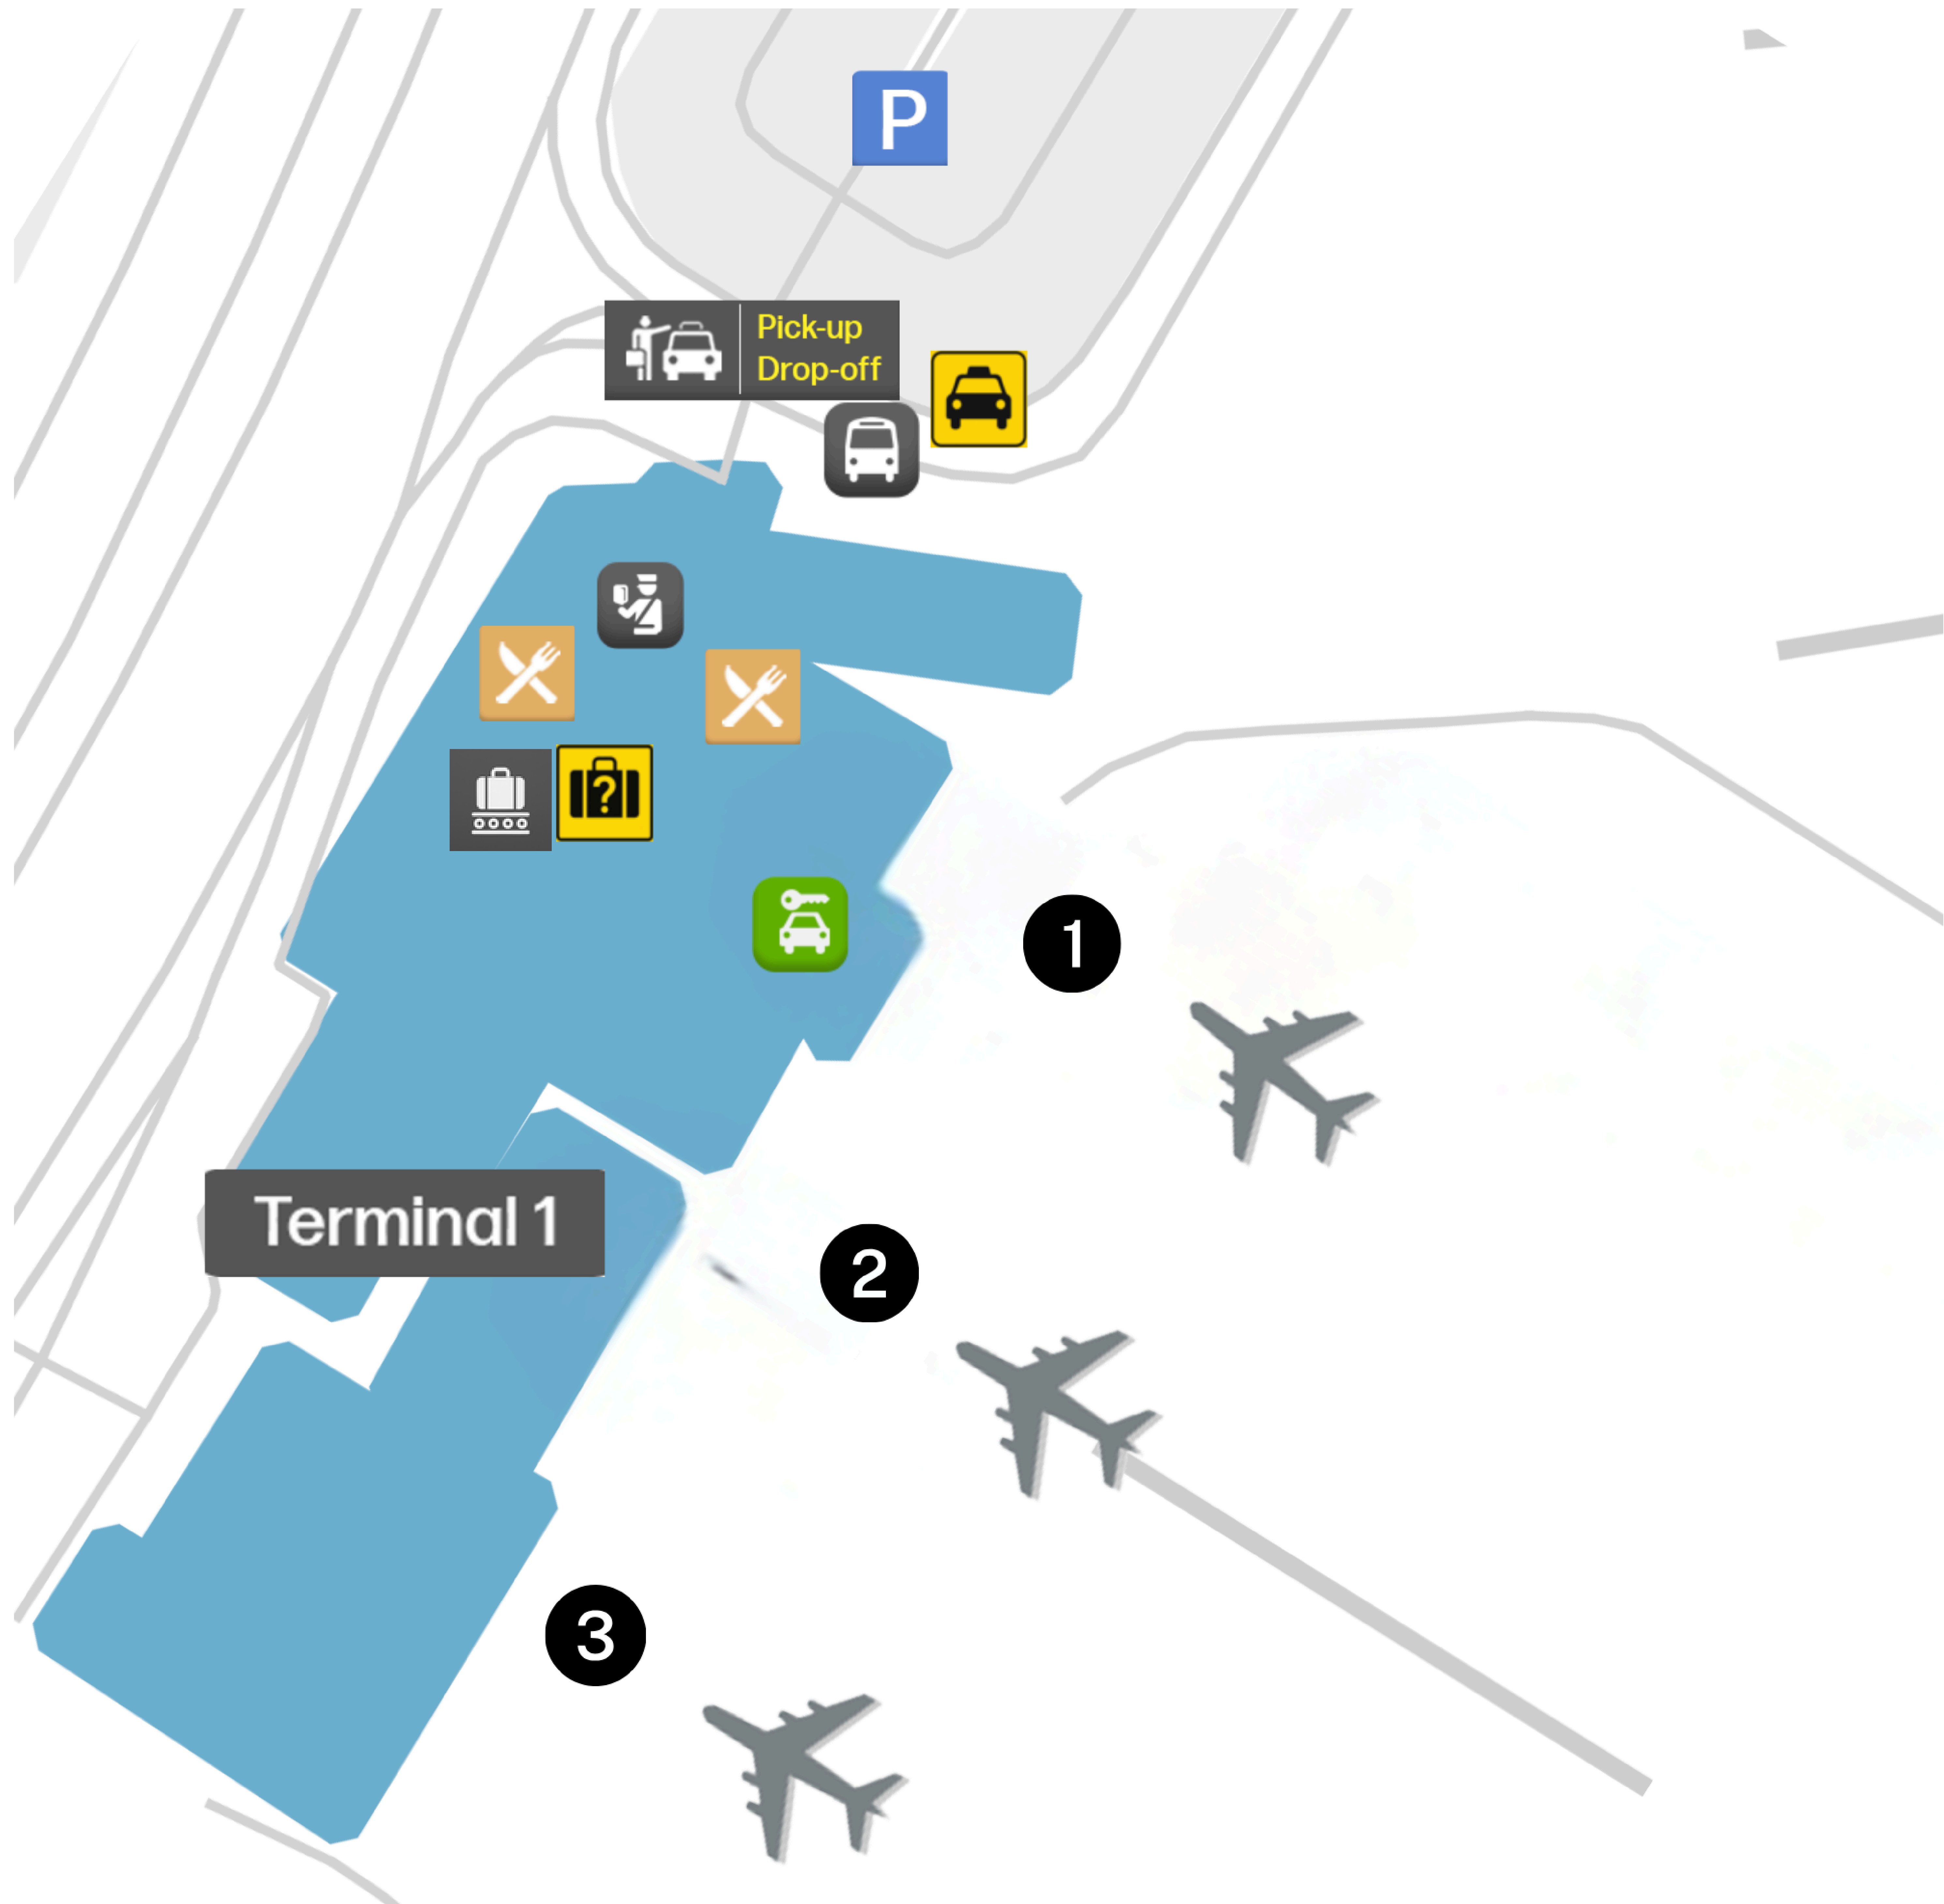

Tweed New Haven Airport (HVN)

mapofairport.com

-  Pick-up Drop-off
-  Security
-  Food
-  Taxi
-  Parking
-  Hotel
-  ATM
-  Car Rental
-  Lounge
-  Bus
-  Smoking
-  Duty Free
-  Baggage Claim
-  Lost & Found
-  Train