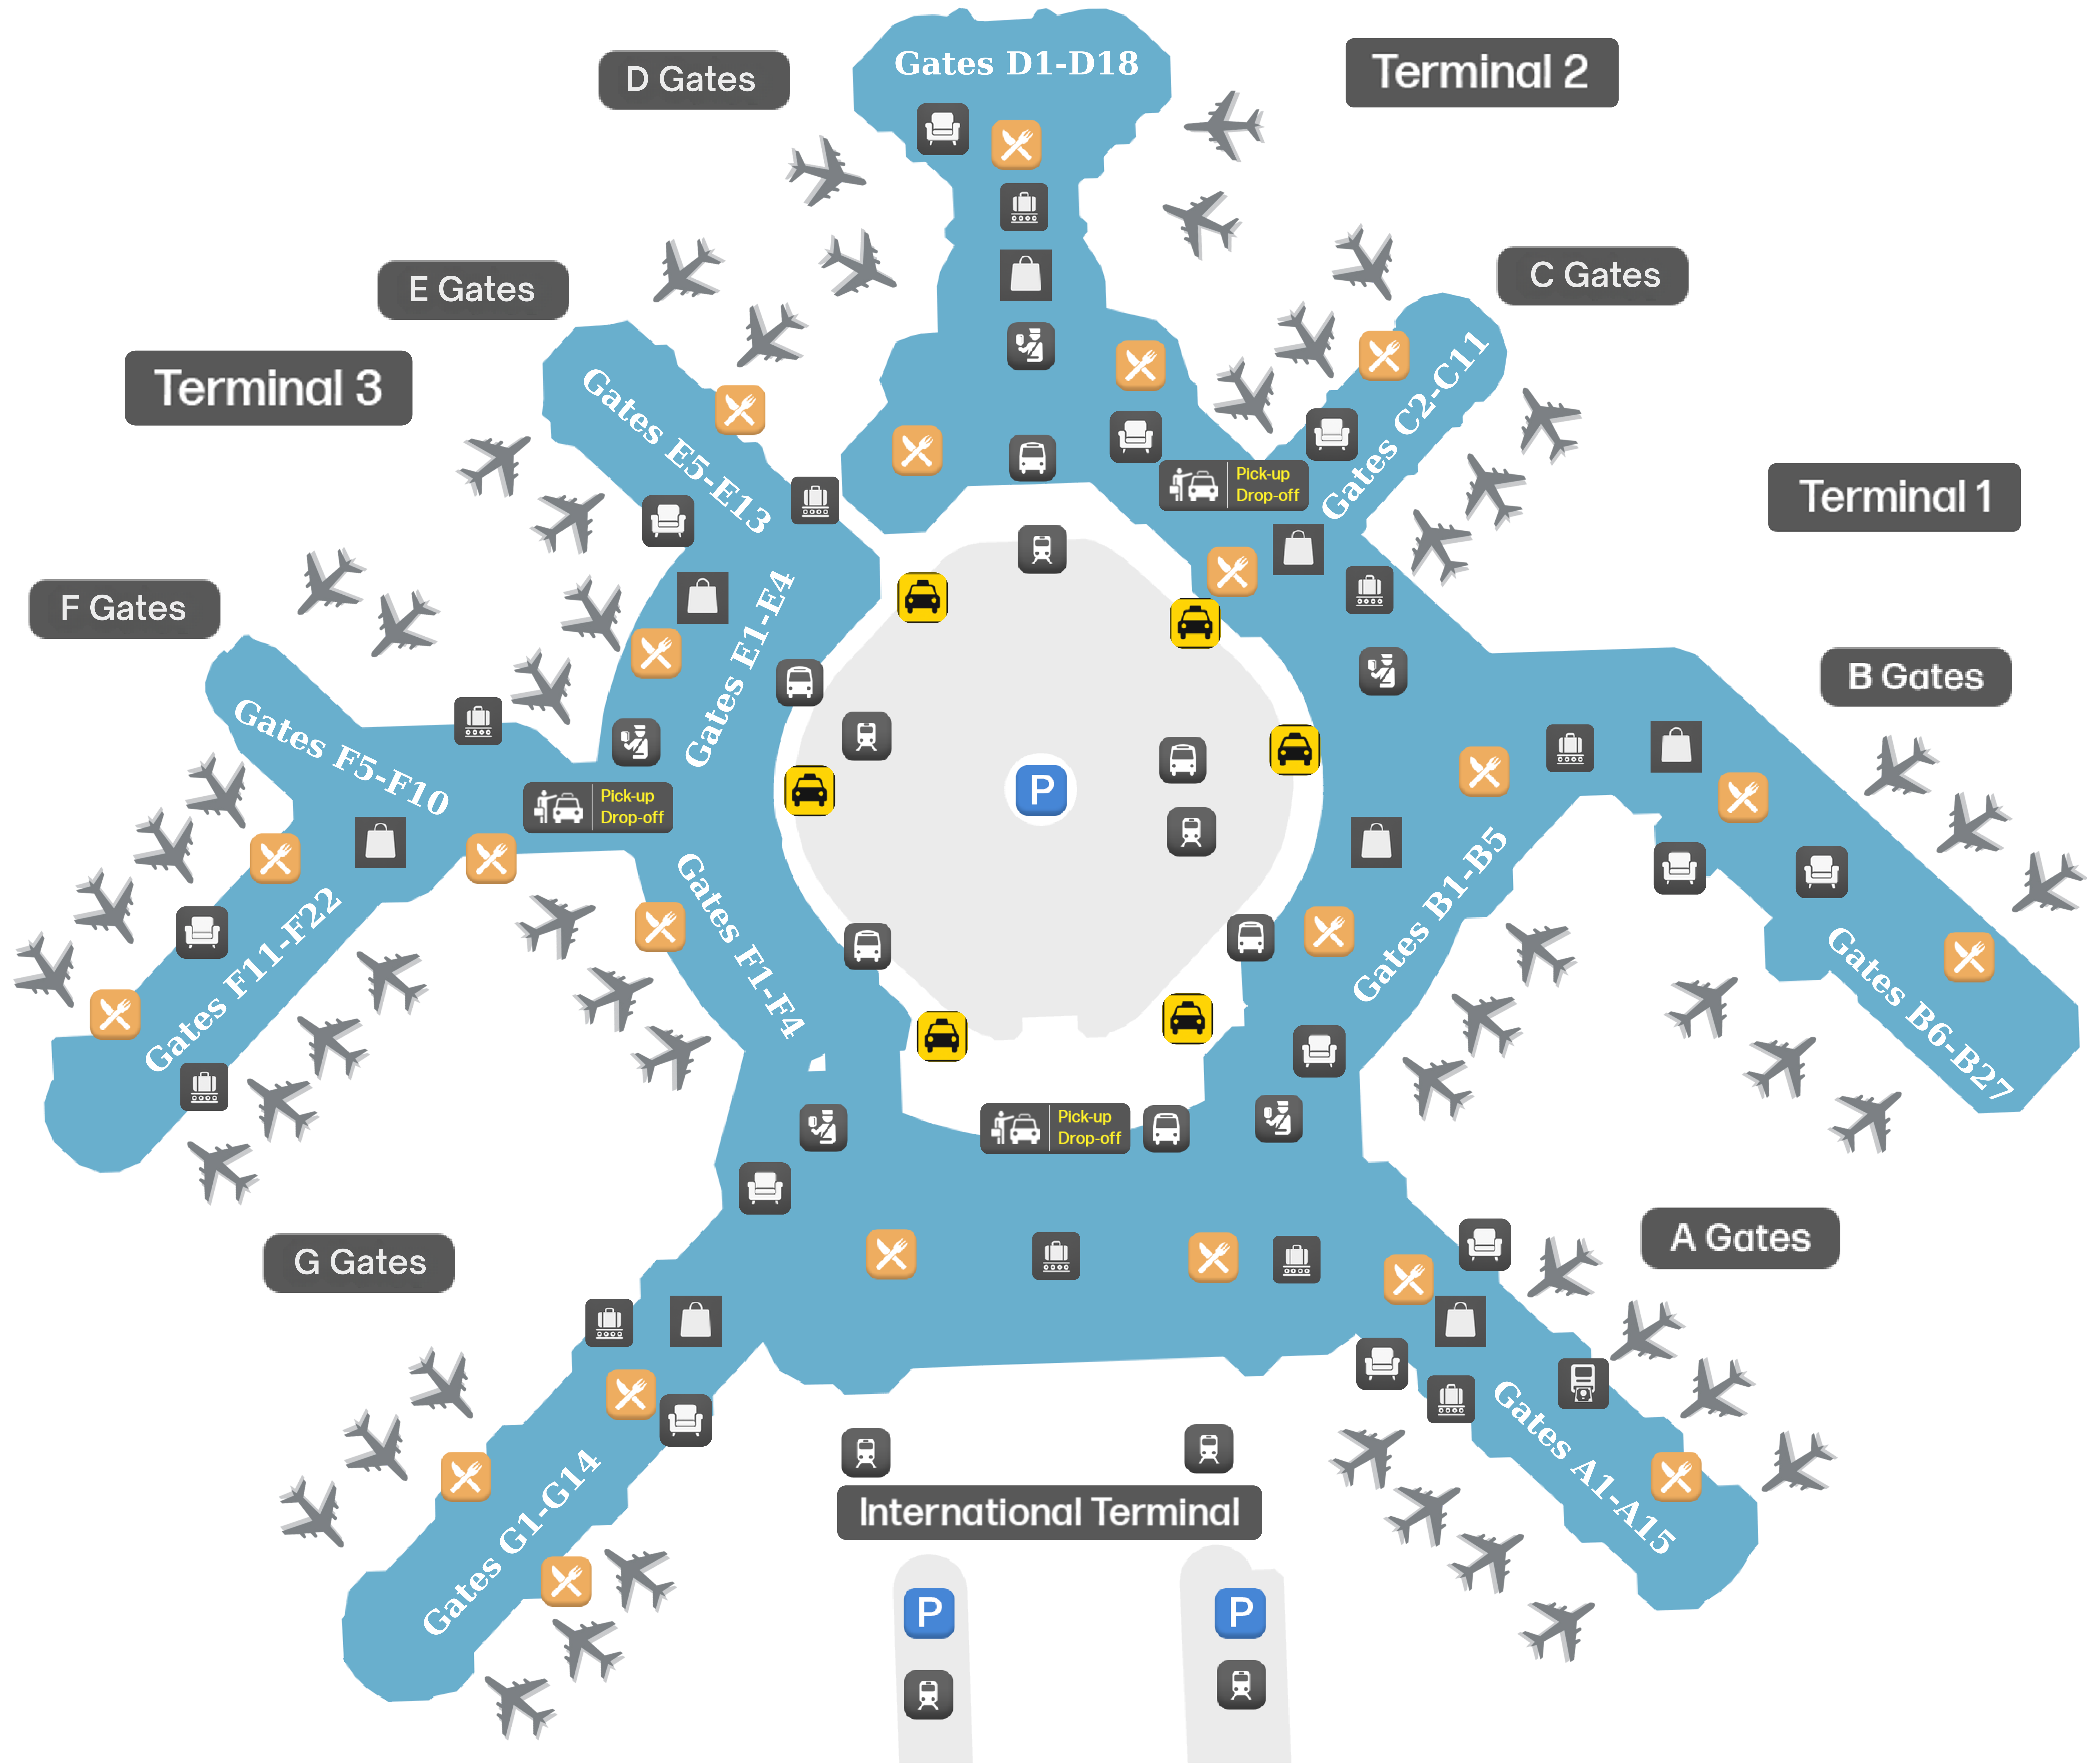

San Francisco International Airport Map (SF0)

mapofairport.com

Pick-up Drop-off

Security

Food

Taxi

Parking

Hotel

ATM

Car Rental

Lounge

Bus

Smoking

Duty Free

Baggage Claim

Lost & Found

Train