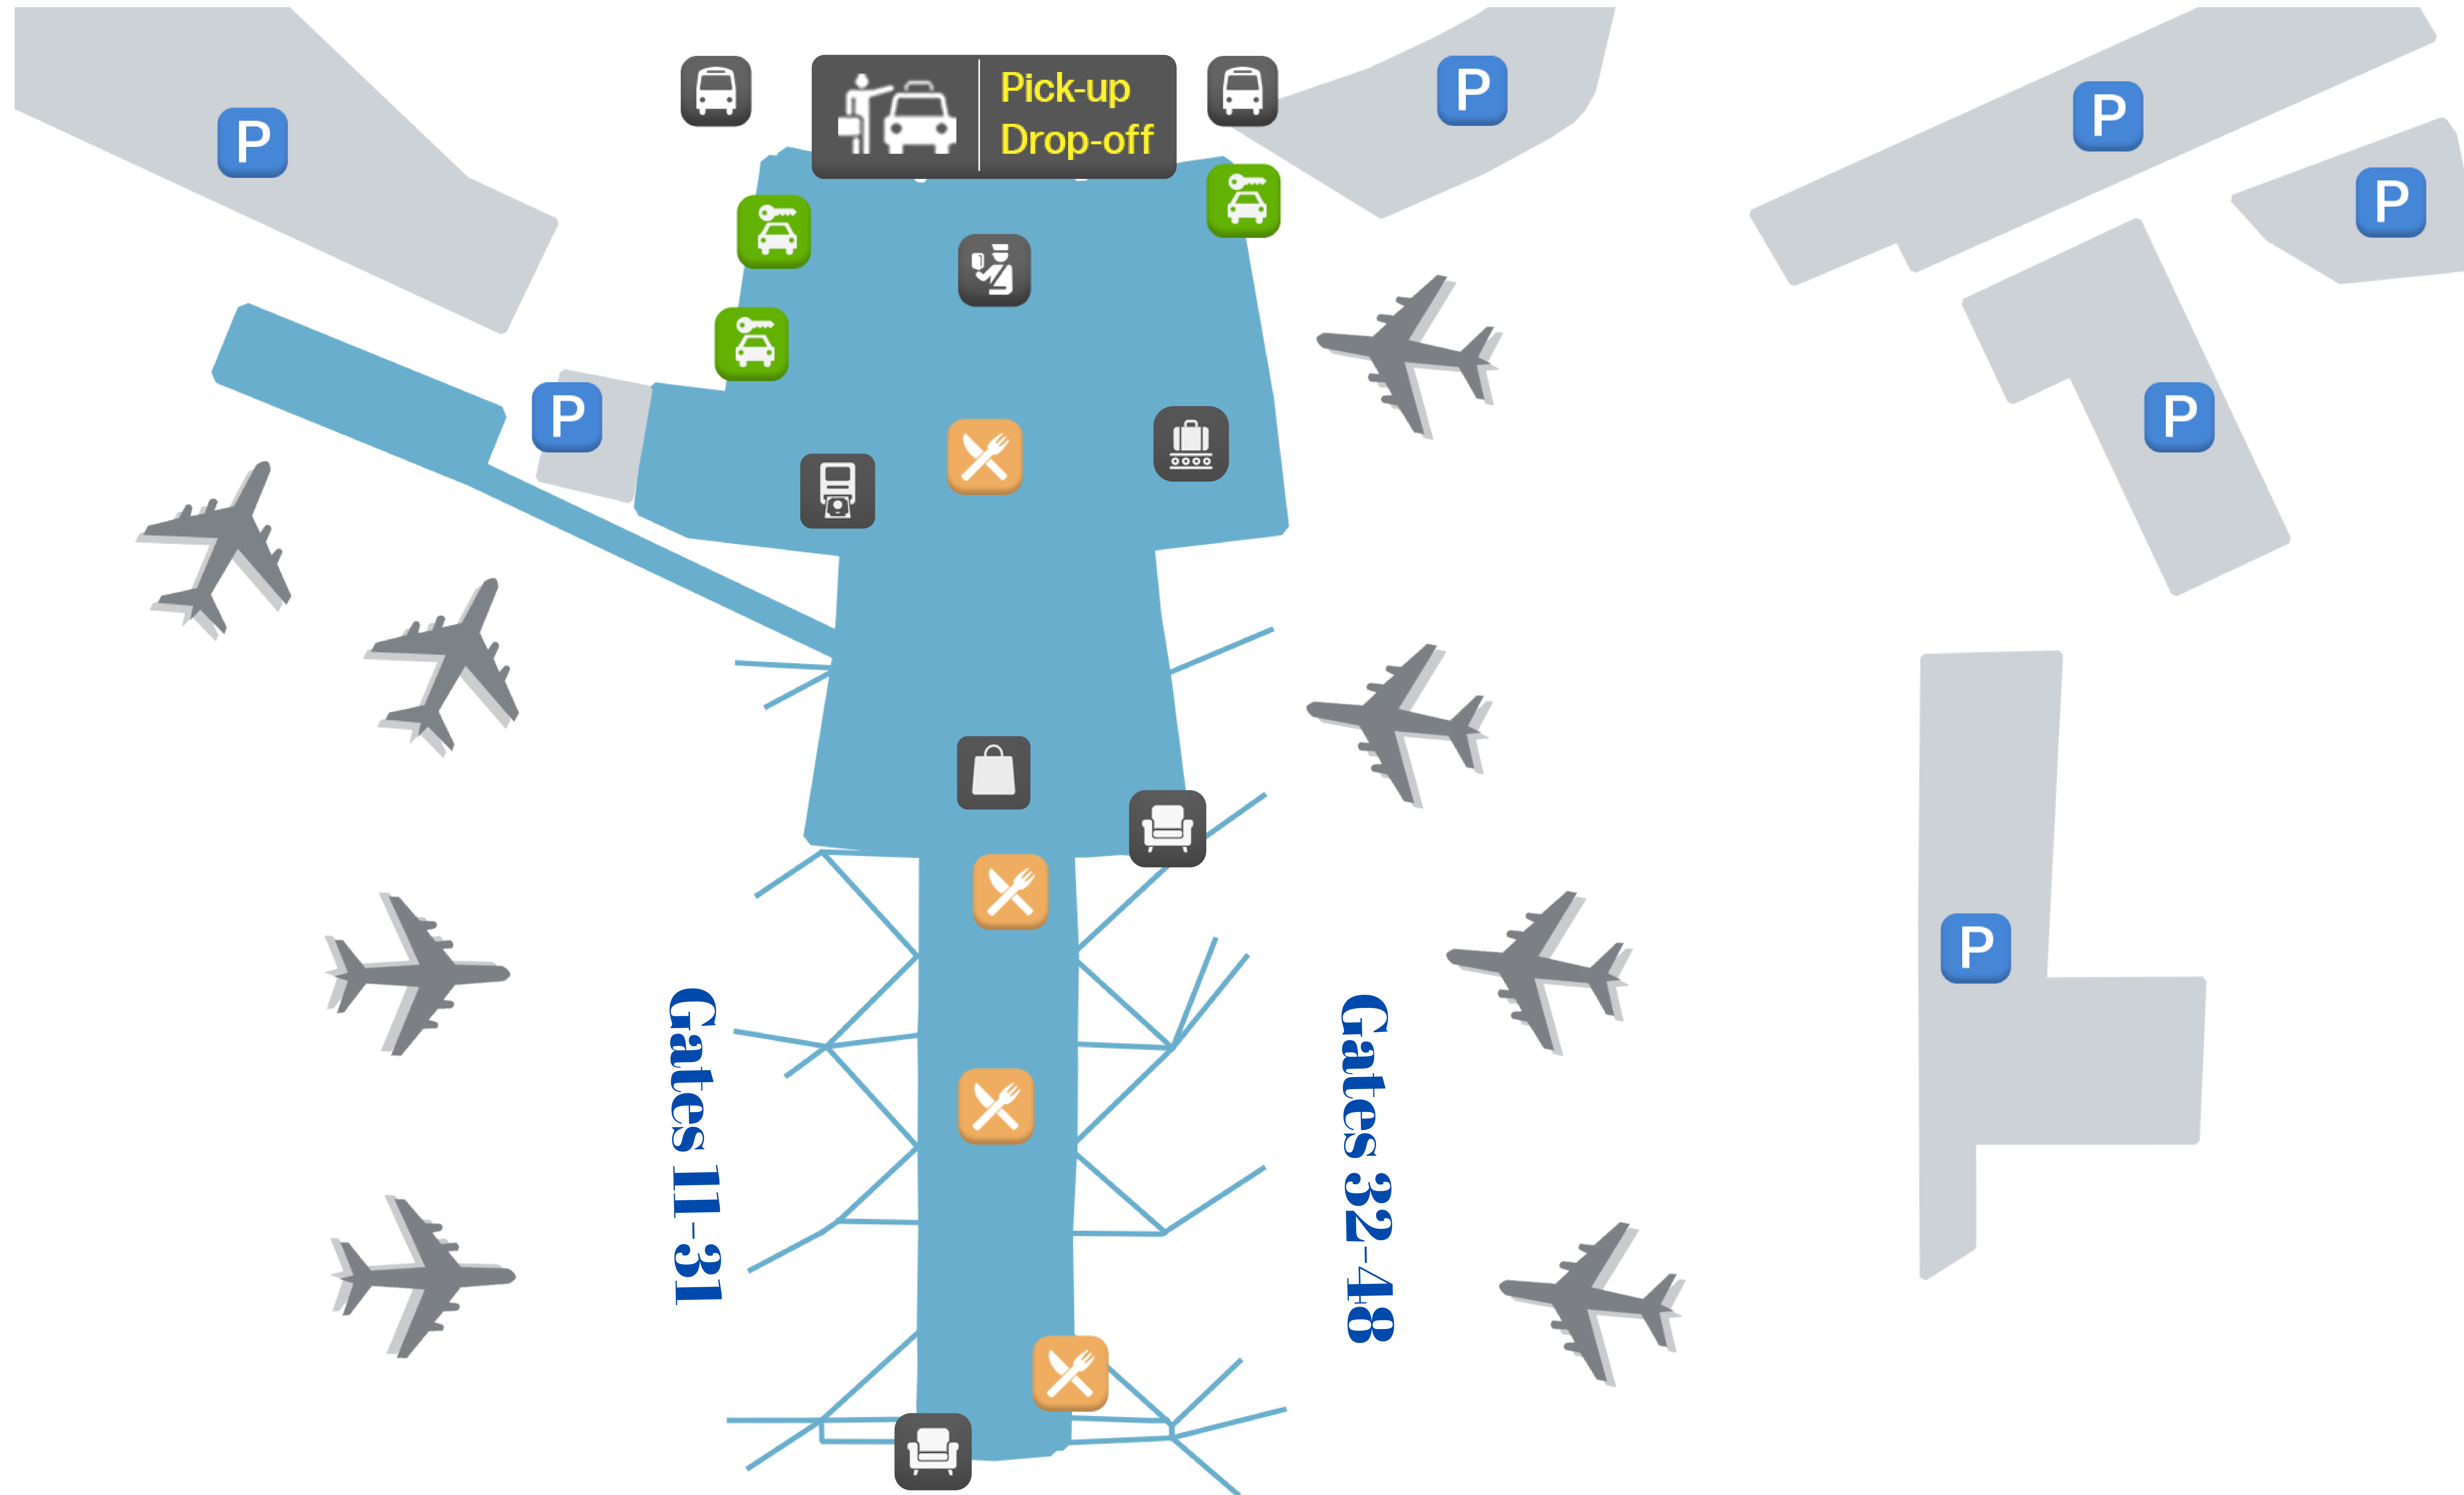

# Larnaca International Airport (LCA)

mapofairport.com

-  Pick-up Drop-off
-  Security
-  Food
-  Taxi
-  Parking
-  Hotel
-  ATM
-  Car Rental
-  Lounge
-  Bus
-  Smoking
-  Duty Free
-  Baggage Claim
-  Lost & Found
-  Train